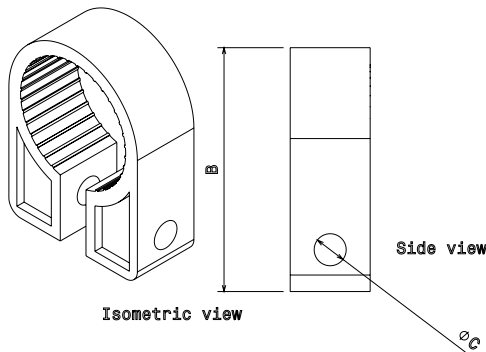

PRODUCT CODE: C8
CABLE CLEAT

DESCRIPTION

No. 8 Cable Cleat: 20.3mm Max Cable Outer Diameter

FINISH

Black

MATERIAL

LDPE

PACKAGING

Packed in qty 100

ADDITIONAL NOTES

Designed for clamping & securing armoured cables
High strength & impact resistance
Temperature range -35oC to 85oC

Part No.	A	B	C
C4	15.0	29.0	6.00
C5	17.7	31.0	6.00
C6	20.0	32.7	6.00
C7	22.0	35.0	6.00
C8	24.6	37.0	7.20
C9	26.5	41.3	7.20
C10	29.5	42.0	7.20
C11	32.5	46.4	9.00
C12	36.5	52.0	9.00
C14	42.0	61.7	10.0
C16	48.0	64.0	10.0
C18	52.0	69.0	10.0
C20	54.0	72.0	10.0